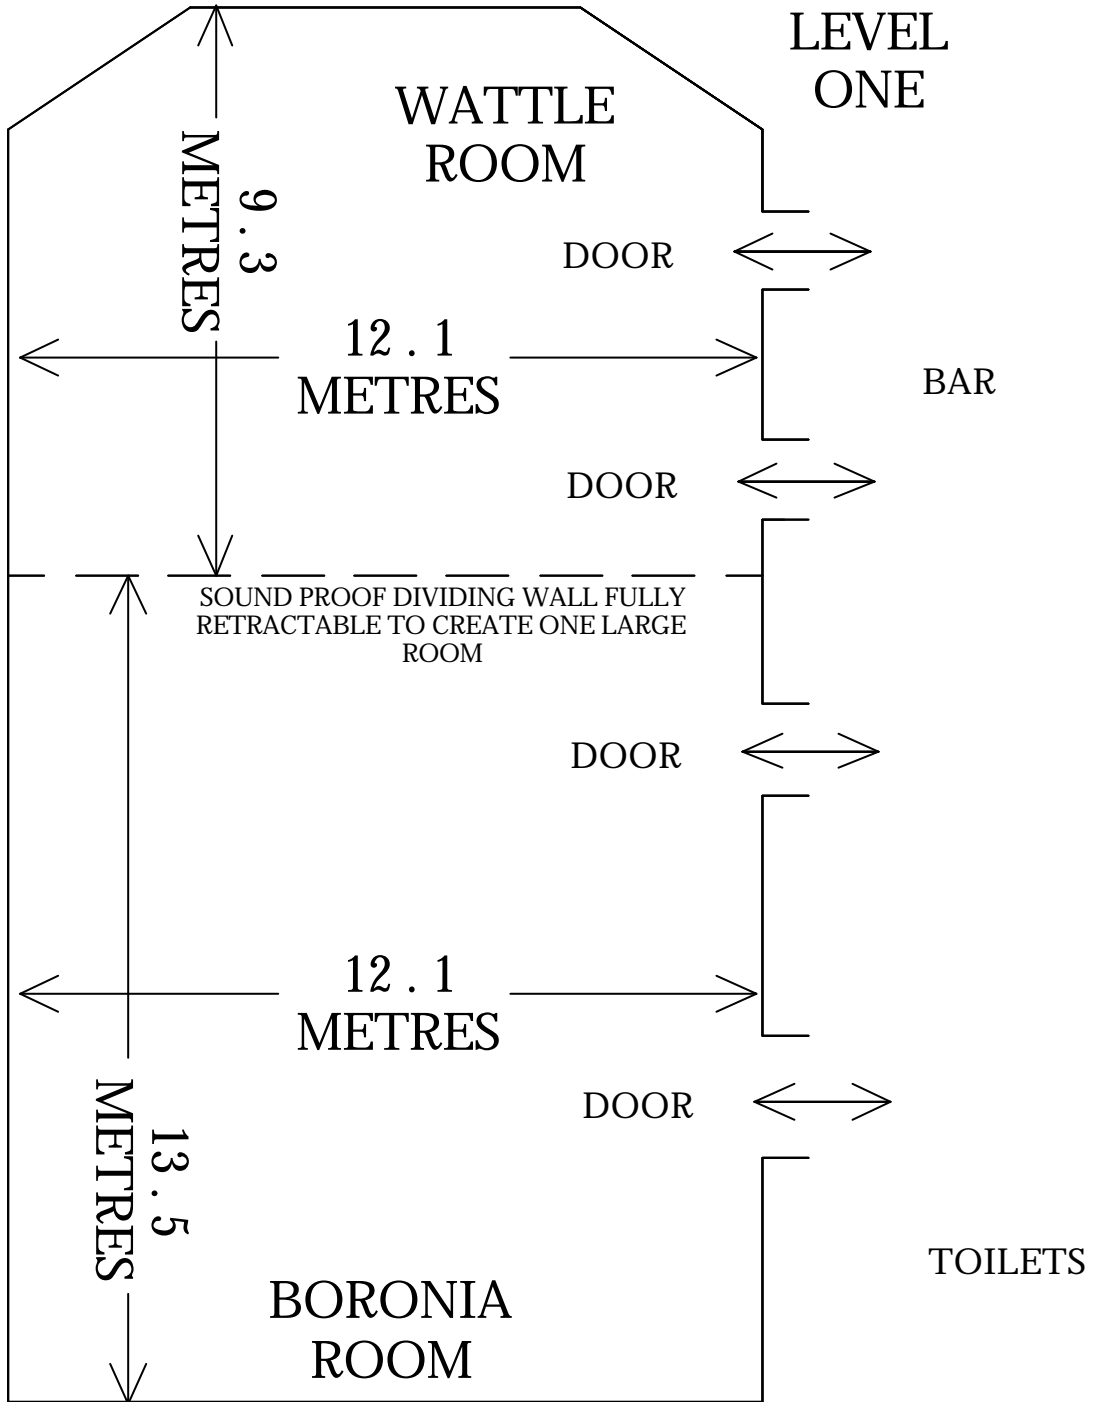

BORONIA ROOM SEATING

THEATRE - 200  
 CLASSROOM - 80  
 COCKTAIL - 250  
 DINNER - 100

WATTLE ROOM SEATING

THEATRE - 80  
 CLASSROOM - 40  
 COCKTAIL - 120  
 DINNER - 60

WATTLE & BORONIA COMBINED SEATING

THEATRE - 200  
 CLASSROOM - 80  
 COCKTAIL - 250  
 DINNER - 100

ROOM DIMENSIONS