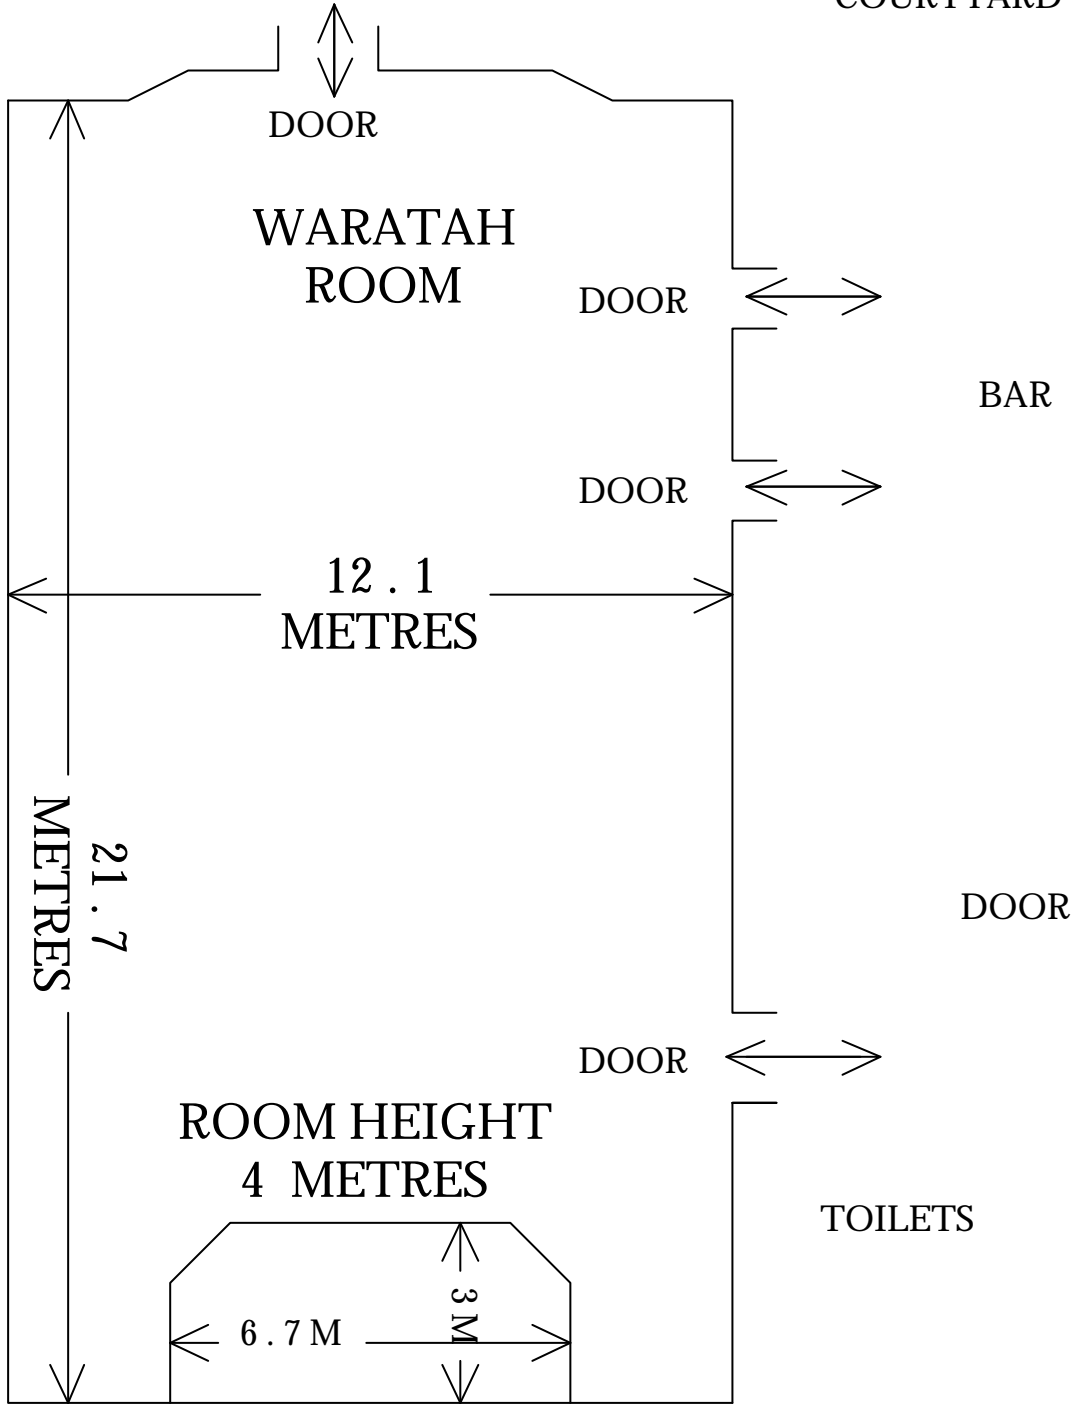

WARATAH
ROOM
SEATING

THEATRE - 250
CLASSROOM - 100
COCKTAIL - 300
DINNER - 140

FOYER

COURTYARD

STAGE
0.15 M
HIGH

ROOM DIMENSIONS